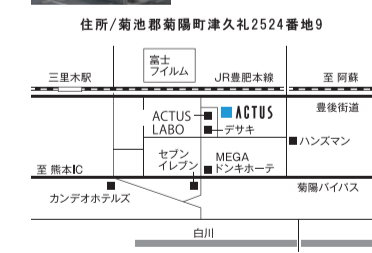

ACTUS KUMAMOTO

Address and contact information for ACTUS Kumamoto.

Information about social media presence and a QR code for more details.

Advertisement for the home goods group, including a QR code for group information.